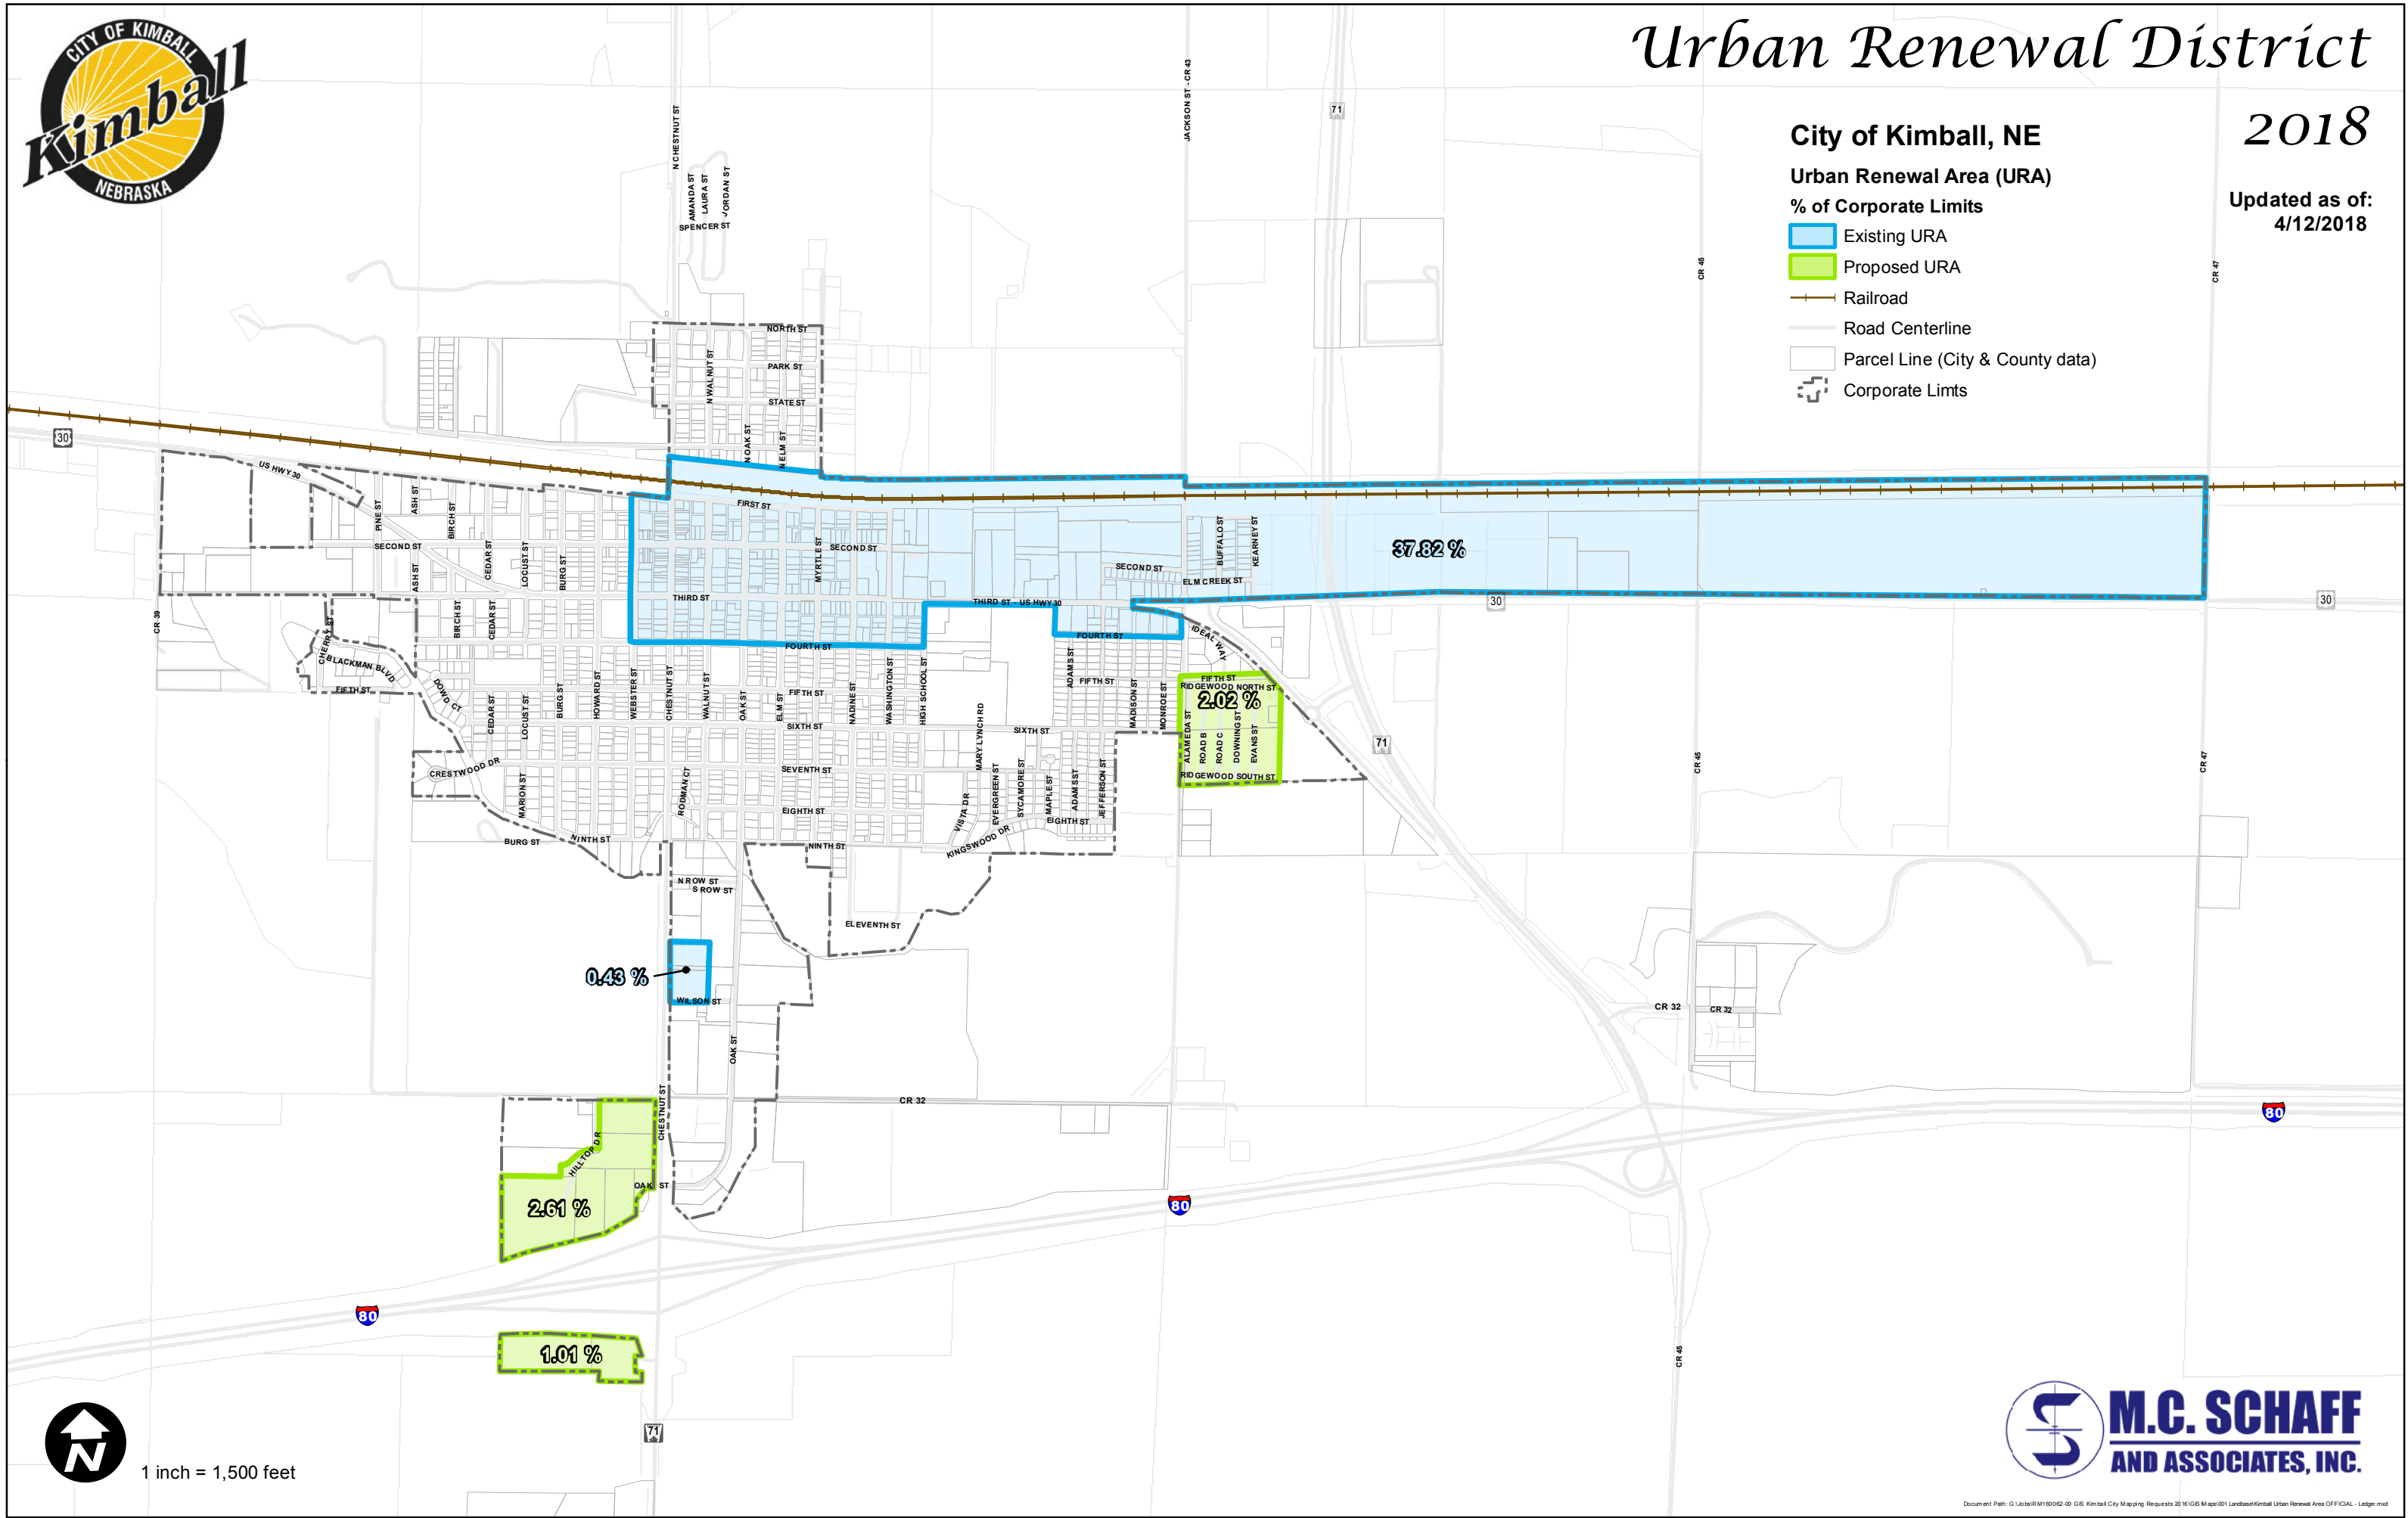

## 2018

Updated as of:  
4/12/2018

City of Kimball, NE

Urban Renewal Area (URA)

% of Corporate Limits

- Existing URA
- Proposed URA
- Railroad
- Road Centerline
- Parcel Line (City & County data)
- Corporate Limits

1 inch = 1,500 feet